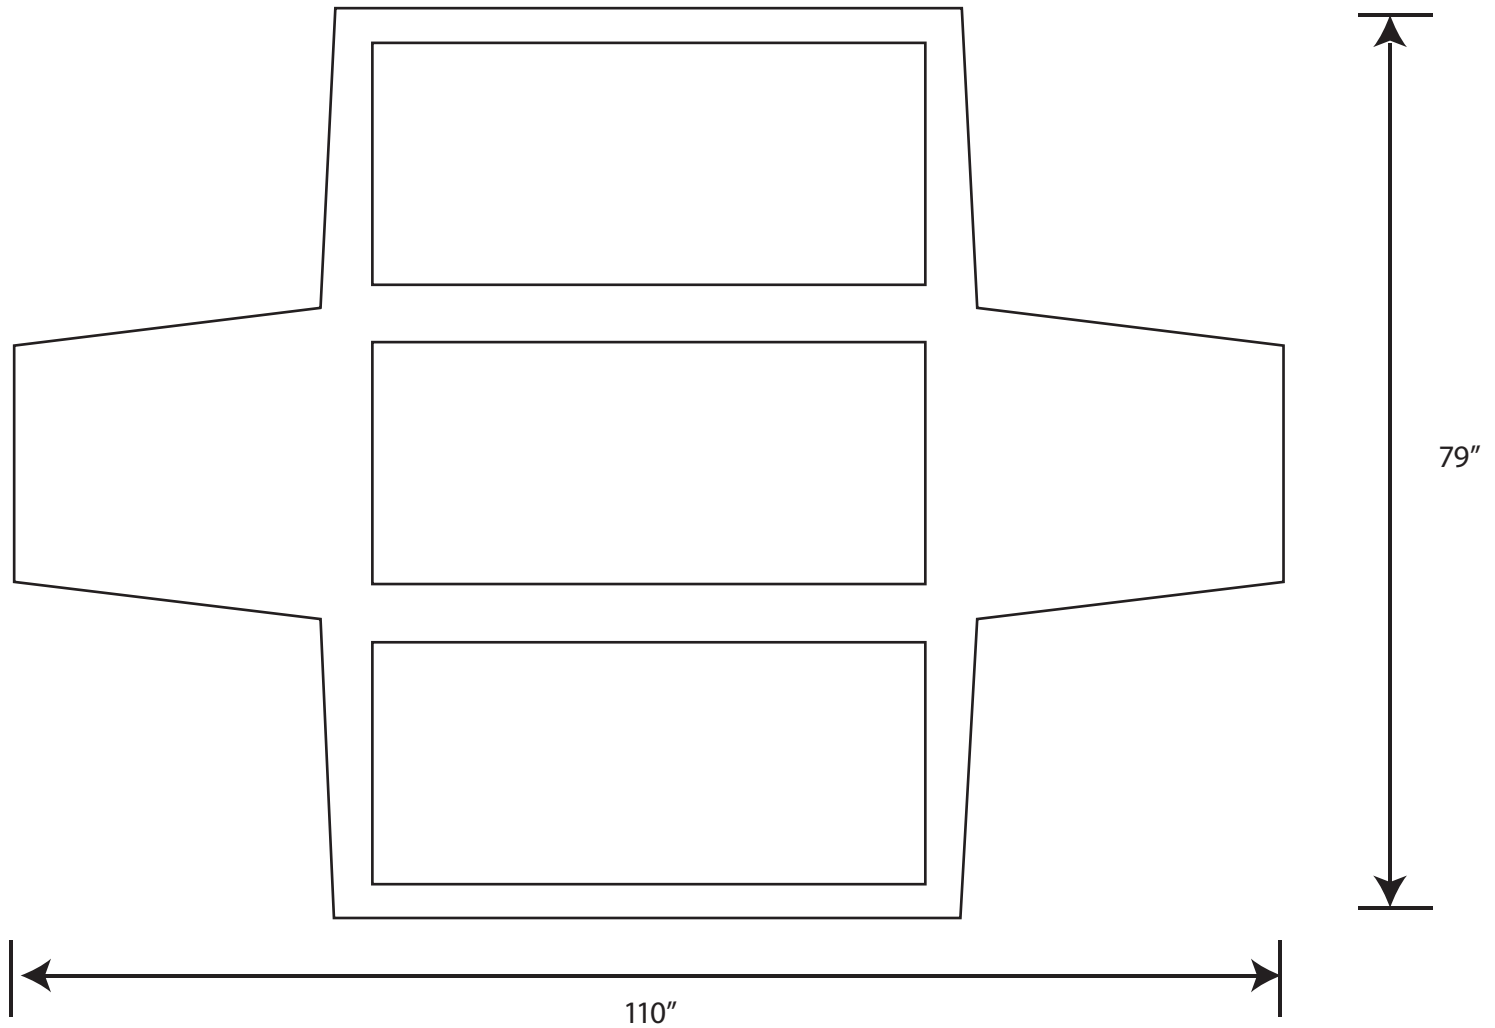

6 ft. Fitted Table Cover 30 in. Table Top Fits 72"L x 30"W x 29"H Table

@ 6%

Colors:
Colors may vary slightly from finished material

Dotted Line Represents Seam

6 ft. Unfitted Table Cover 30 in. Table Top Fits 72"L x 30"W x 29"H Table

@ 6%

Colors:
Colors may vary slightly from finished material

Dotted Line Represents Seam

6 ft. Elastic STRETCH Table Cover 30 in. Table Top Fits 72"L x 30"W x 29"H Table

@ 6%

Colors:
Colors may vary slightly from finished material

8 ft. Unfitted Table Cover 30 in. Table Top Fits 96"L x 30"W x 29"H Table

@6%

Colors:
Colors may vary slightly from finished material

Dotted Line Represents Seam

8 ft. Fitted Table Cover 30 in. Table Top Fits 96"L x 30"W x 29"H Table

@6%

Colors:
Colors may vary slightly from finished material

8 ft. Elastic STRETCH Table Cover 30 in. Table Top Fits 96"L x 30"W x 29"H Table

@ 6%

Colors:
Colors may vary slightly from finished material