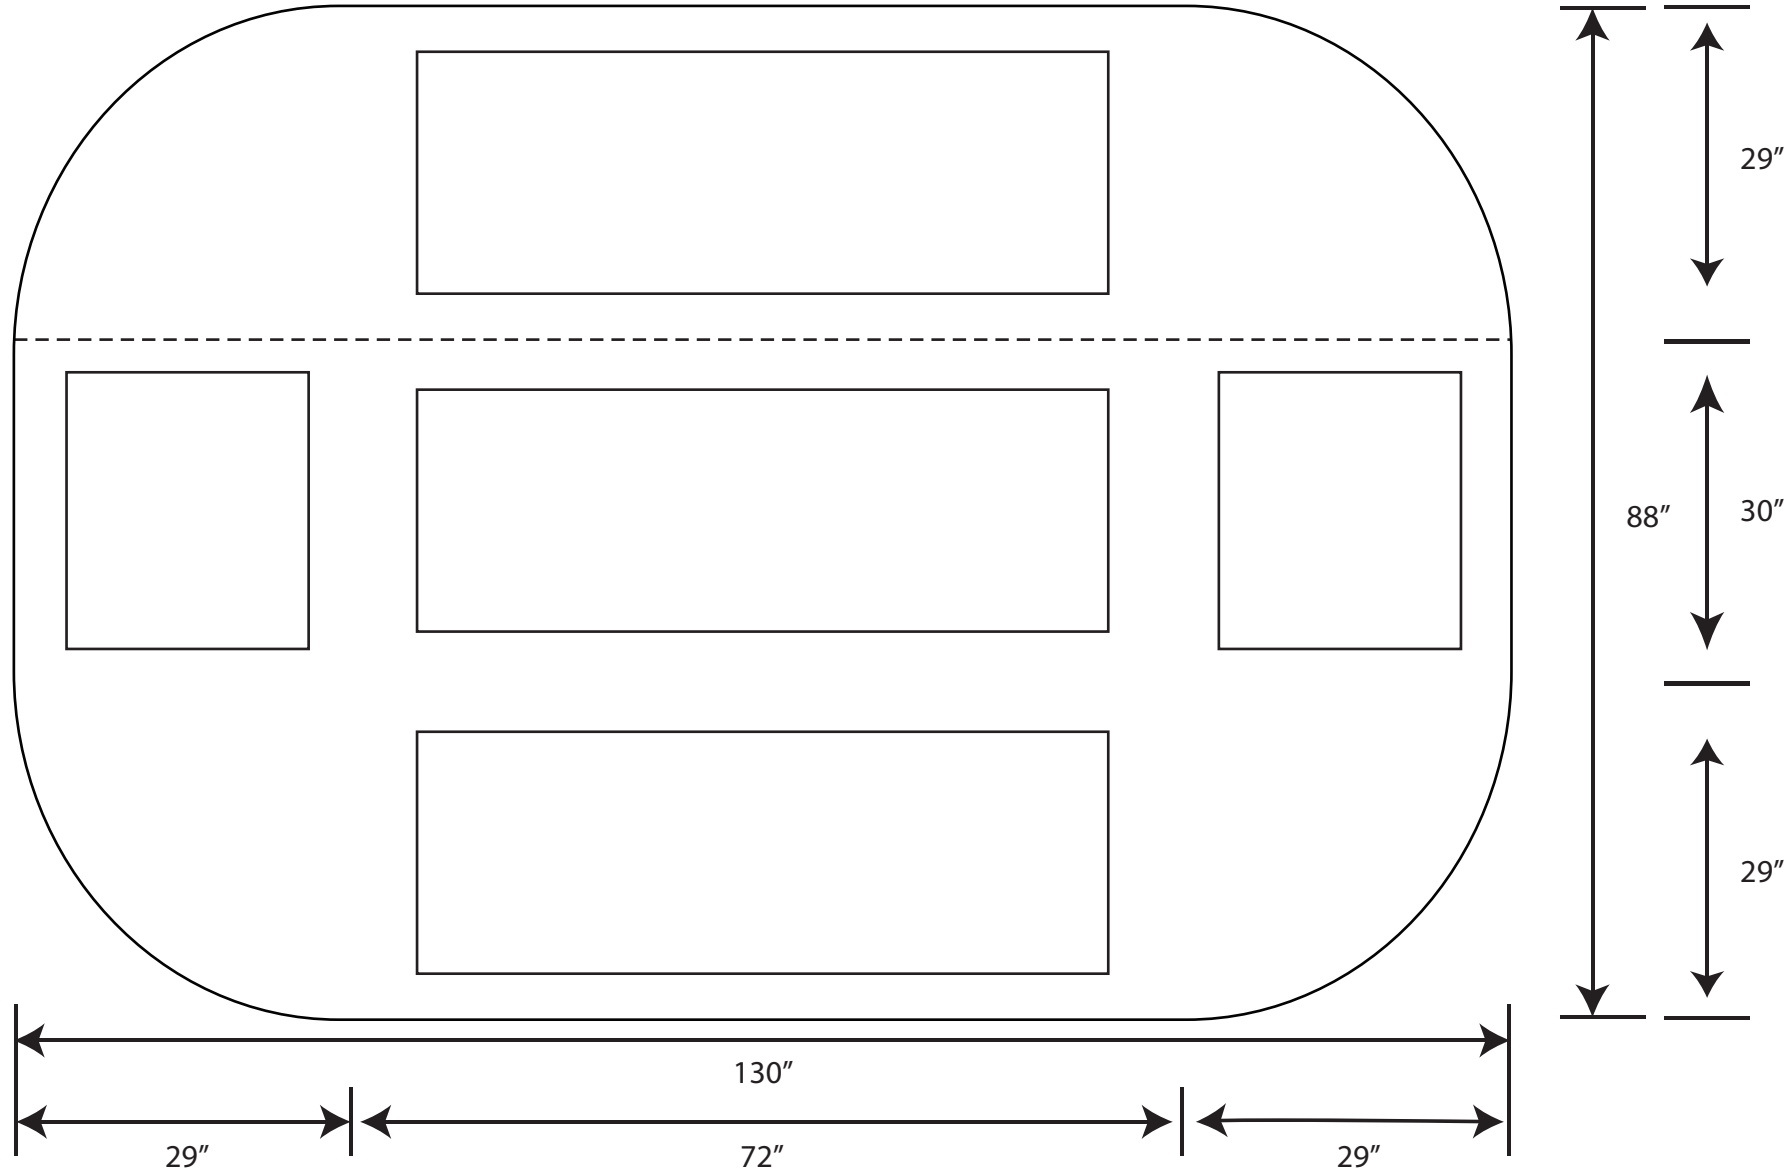

6 ft. Fitted Table Cover 30 in. Table Top Fits 72"L x 30"W x 29"H Table

@ 6%

Colors:
Colors may vary slightly from finished material

Dotted Line Represents Seam

6 ft. Unfitted Table Cover 30 in. Table Top Fits 72"L x 30"W x 29"H Table

@ 6%

Colors:
Colors may vary slightly from finished material

Dotted Line Represents Seam

6 ft. Elastic STRETCH Table Cover 30 in. Table Top Fits 72"L x 30"W x 29"H Table

@ 6%

Colors:
Colors may vary slightly from finished material

8 ft. Unfitted Table Cover 30 in. Table Top Fits 96"L x 30"W x 29"H Table

@6%

Colors:
Colors may vary slightly from finished material

Dotted Line Represents Seam

8 ft. Fitted Table Cover 30 in. Table Top Fits 96"L x 30"W x 29"H Table

@6%

Colors:
Colors may vary slightly from finished material

8 ft. Elastic STRETCH Table Cover 30 in. Table Top Fits 96"L x 30"W x 29"H Table

@ 6%

Colors:
Colors may vary slightly from finished material