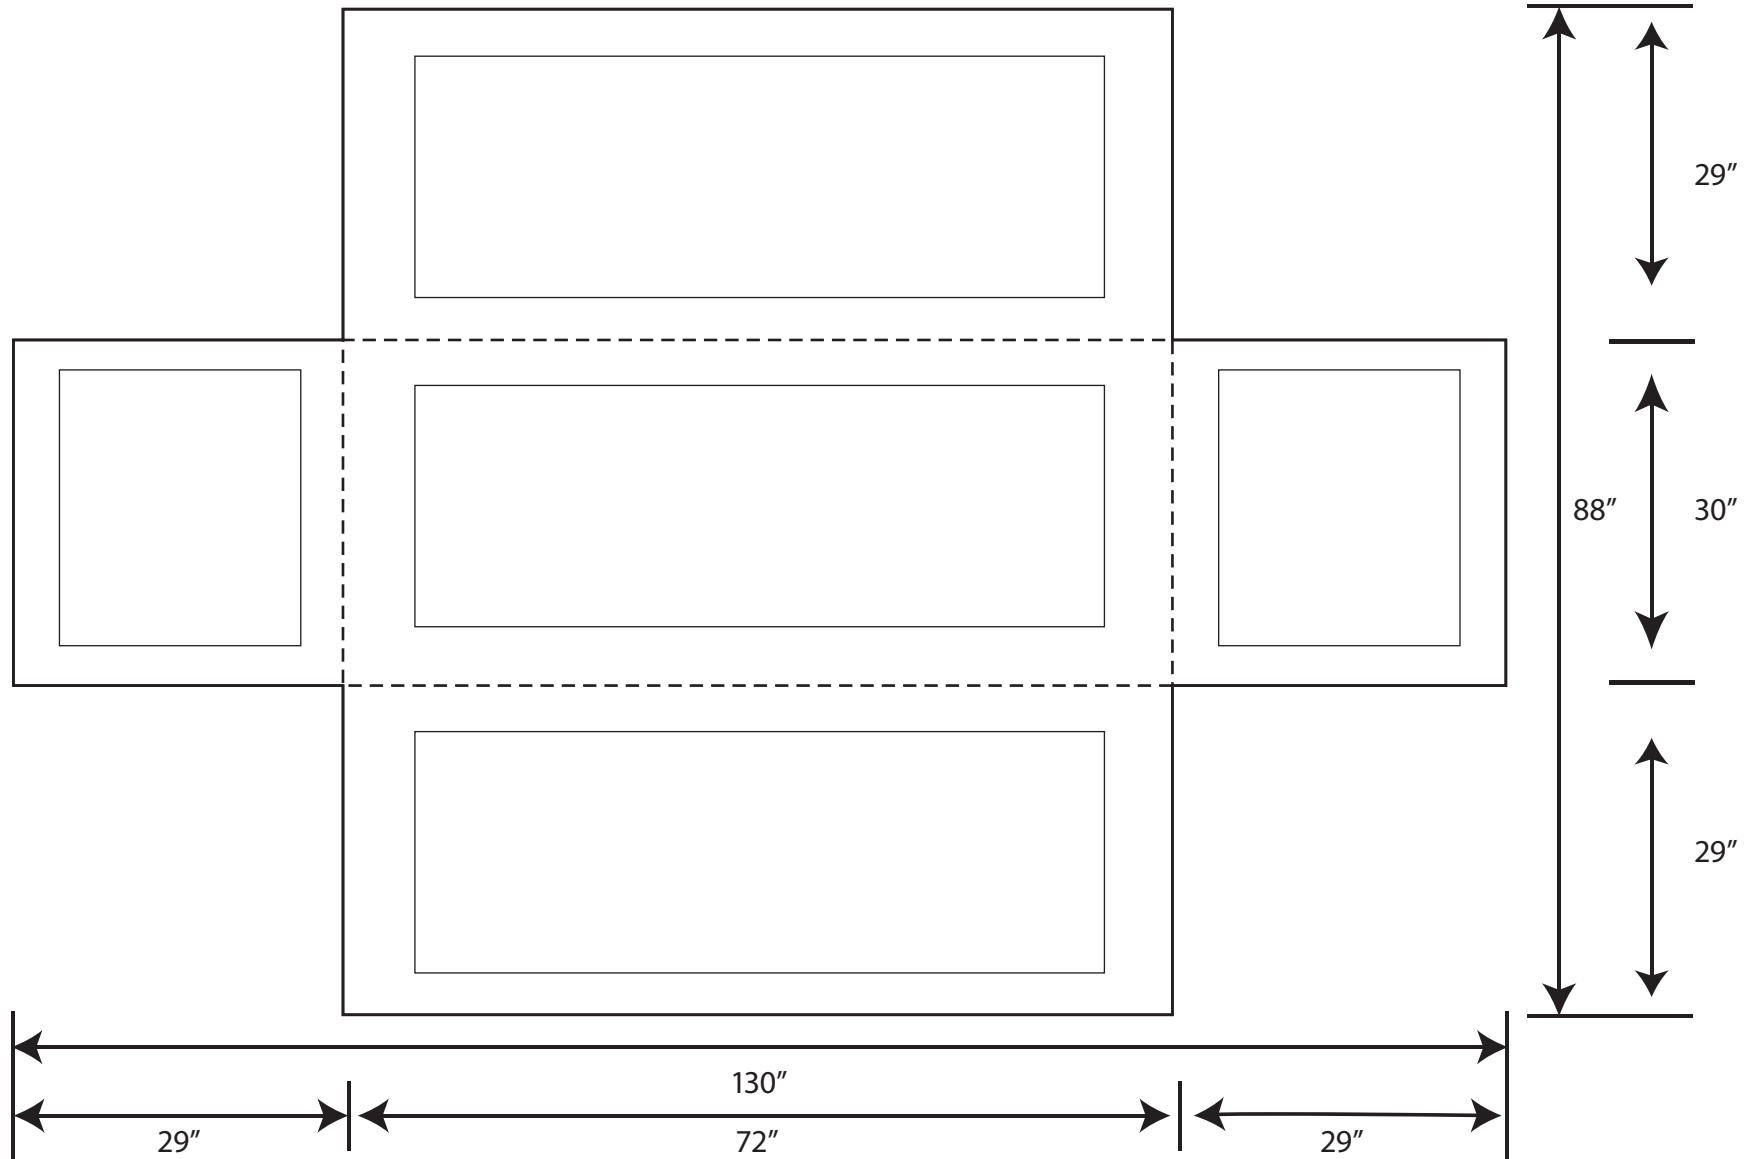

6 ft. Fitted Table Cover 30 in. Table Top Fits 72"L x 30"W x 29"H Table

@ 6%

Colors:
Colors may vary slightly from finished material

Dotted Line Represents Seam

6 ft. Unfitted Table Cover 30 in. Table Top Fits 72"L x 30"W x 29"H Table

@ 6%

Colors:
Colors may vary slightly from finished material

Dotted Line Represents Seam

6 ft. Elastic STRETCH Table Cover 30 in. Table Top Fits 72"L x 30"W x 29"H Table

@ 6%

Colors:
Colors may vary slightly from finished material

8 ft. Unfitted Table Cover 30 in. Table Top Fits 96"L x 30"W x 29"H Table

@6%

Colors:
Colors may vary slightly from finished material

Dotted Line Represents Seam

8 ft. Fitted Table Cover 30 in. Table Top Fits 96"L x 30"W x 29"H Table

@6%

Colors:
Colors may vary slightly from finished material

8 ft. Elastic STRETCH Table Cover 30 in. Table Top Fits 96"L x 30"W x 29"H Table

@ 6%

Colors:
Colors may vary slightly from finished material